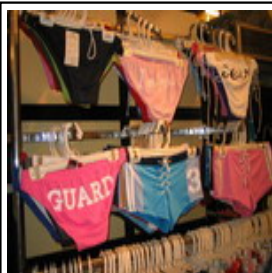

Product name

Underware

Retail Price 160.00 Baht(฿)

Wholesale Price 80.00 Baht(฿) / 6

Description :

Item Code
JOBN001

(note : price, size or color of each products available at last page)